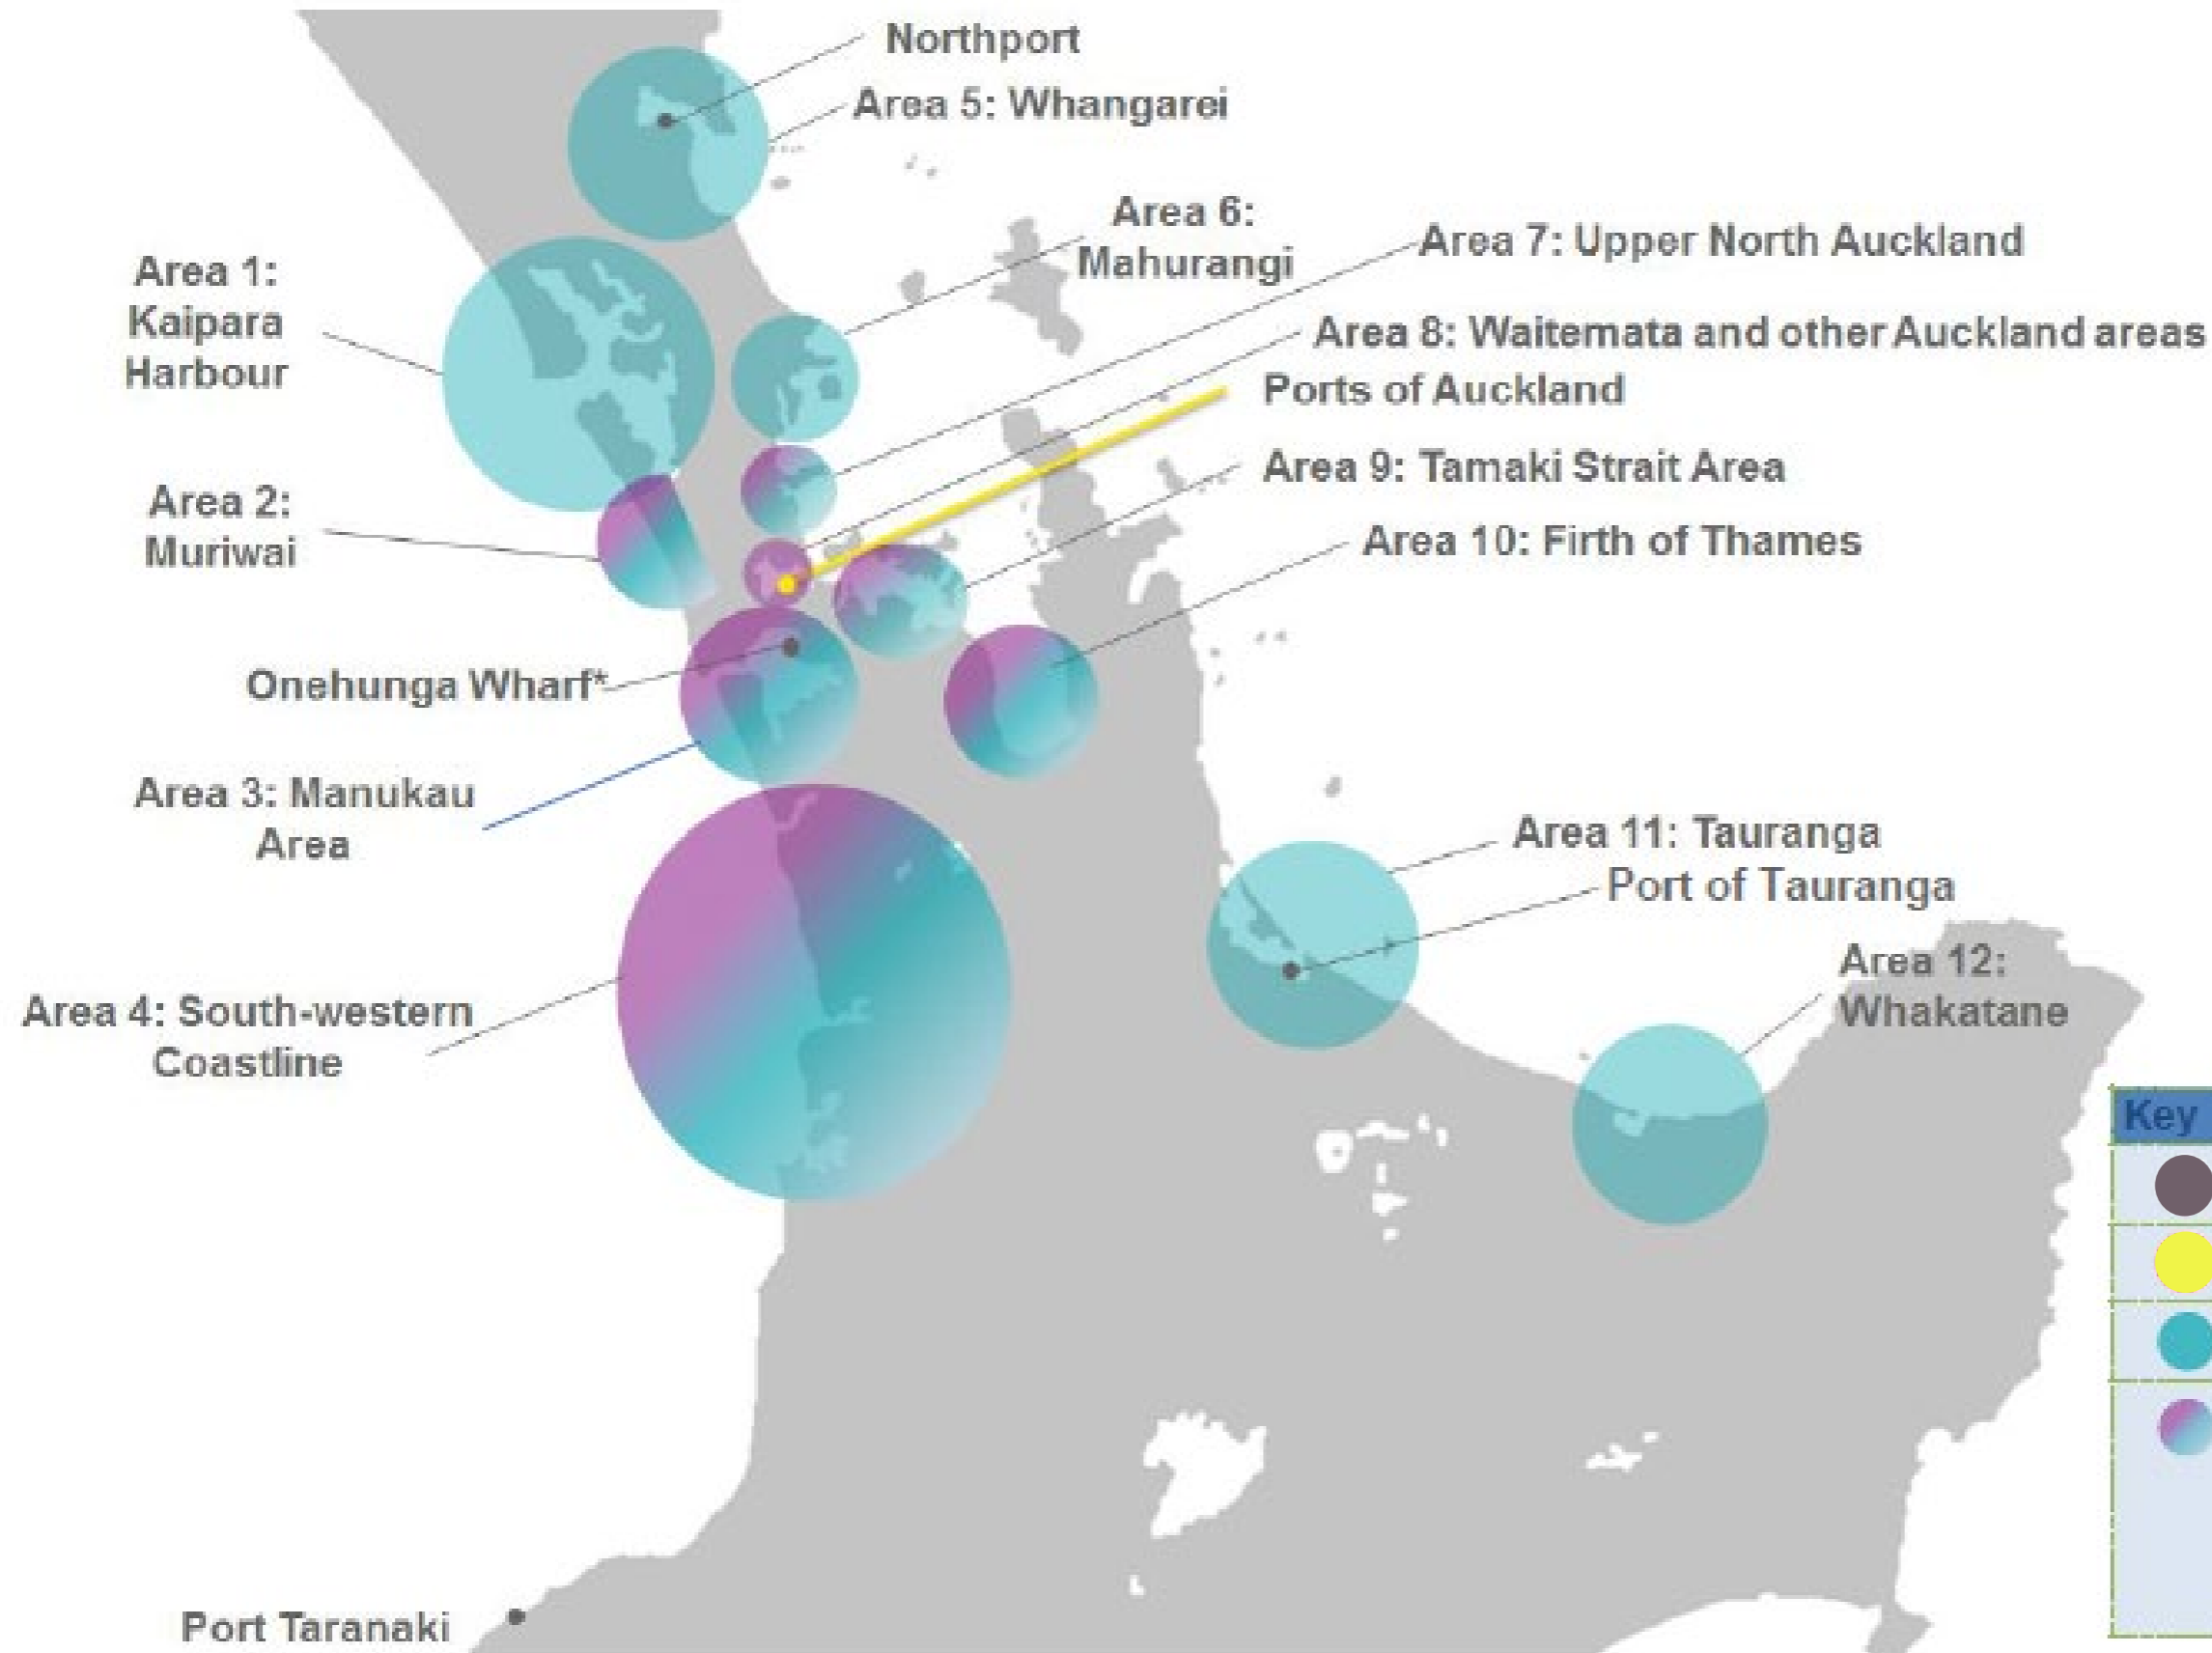

Potential Areas Investigated

* Not considered in detail in slide pack but included for completeness of location mapping

Key	
	Existing Port locations
	Ports of Auckland Site
	New Blue Sky areas
	Areas previously considered in 1989 and 1999 studies / 2014 update and new Blue Sky areas